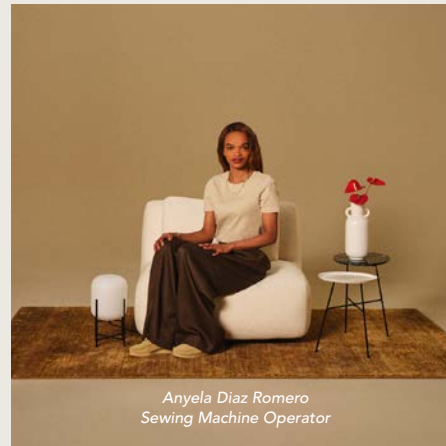

Natural cane has a quick growth rate making it a renewable resource and offering a responsible option for your space.

BEDFRAME OPTIONS

Oak

Walnut

Black Oak

THE BEATING HEART OF OUR BRAND

From designer's sketch, to upholster's stitch, each collection is a mosaic of the hands that brought them to life. Our authors' names may not be stitched into each design, but their deep-rooted love can be felt within each one.