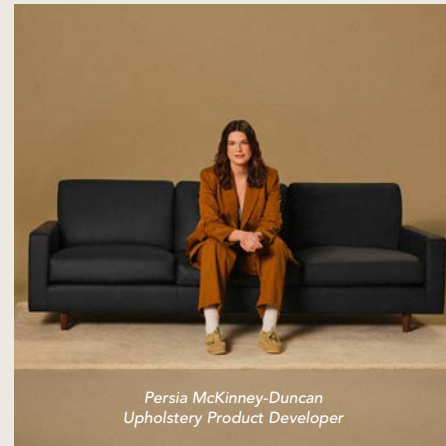

Natural cane has a quick growth rate making it a renewable resource and offering a responsible option for your space.

BEDFRAME OPTIONS

Oak

Walnut

Black Oak

THE BEATING HEART OF OUR BRAND

From designer's sketch, to upholster's stitch, each collection is a mosaic of the hands that brought them to life. Our authors' names may not be stitched into each design, but their deep-rooted love can be felt within each one.