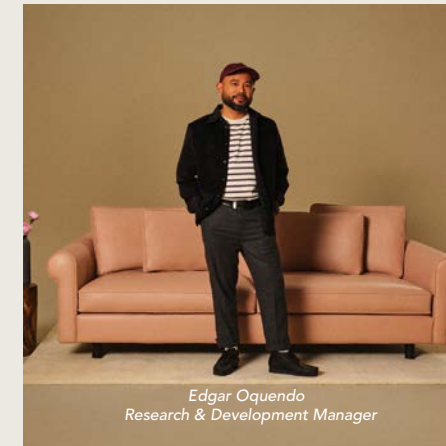

Natural cane has a quick growth rate making it a renewable resource and offering a responsible option for your space.

BEDFRAME OPTIONS

Oak

Walnut

Black Oak

THE BEATING HEART OF OUR BRAND

From designer's sketch, to upholster's stitch, each collection is a mosaic of the hands that brought them to life. Our authors' names may not be stitched into each design, but their deep-rooted love can be felt within each one.