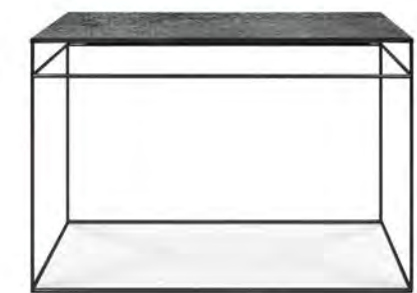

Aged console

length x width x height	bronze copper	charcoal
122 x 36 x 81 cm 48" x 14" x 32"	20724	20746

heavy aged mirror top + black metal frame bronze copper

heavy aged mirror top + black metal frame charcoal