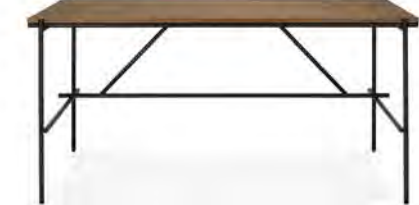

oak + black metal legs

2 drawers

Oscar desk (NEW)

	length x width x height	teak 
	140 x 70 x 76 cm 55" x 27.5" x 30"	10128
	160 x 80 x 76 cm 63" x 31.5" x 30"	10129

fits cable management

teak + black metal legs

fits cable management

Oscar desk

length x width x height	teak  
2 drawers 200 x 90 x 76 cm 78.5" x 35.5" x 30"	10141

teak + black metal legs 1 black drawer + 1 natural drawer

Bok desk (NEW)

length x width x height	oak 
140 x 70 x 76 cm 55" x 27.5" x 30"	51575
160 x 80 x 76 cm 63" x 31.5" x 30"	51576