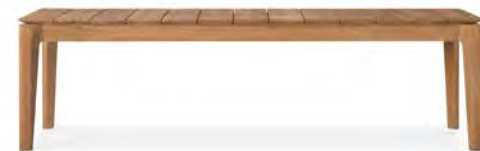

teak

2 seater

teak

3 seater