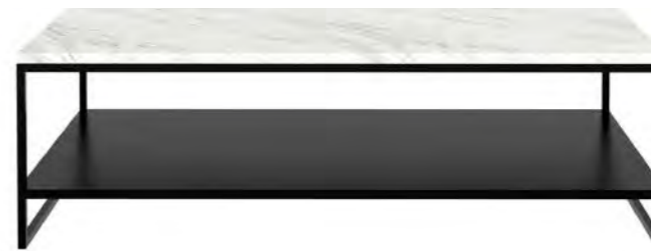

TABWA COFFEE TABLE SET

100% solid teak with black metal legs

set of 3
12236 64 × 64 × 35 cm - 25" × 25" × 14"
79 × 79 × 45 cm - 31" × 31" × 17.5"
95 × 95 × 40 cm - 37.5" × 37.5" × 15.5"

PI COFFEE TABLE

100% solid dark brown tained mahogany

35006 155 × 58 × 38 cm
61" × 23" × 15"

BOOMERANG COFFEE TABLE

100% solid dark brown tained mahogany

35008 85 × 77 × 29 cm
33.5" × 30.5" × 11.5"

BOOMERANG COFFEE TABLE

100% solid dark brown tained mahogany

35007 125 × 75 × 40 cm
49" × 29.5" × 15.5"

ROLLER MAX COFFEE TABLE

100% solid dark brown tained mahogany with a removable table top

35001 60 × 60 × 37 cm
23.5" × 23.5" × 14.5"
35002 80 × 80 × 32 cm
31.5" × 31.5" × 12.5"

ABSTRACT COFFEE TABLE

100% solid black tainted teak  

10118 140 × 85 × 41 cm
55" × 33.5" × 16"

THIN COFFEE TABLE

100% solid black tainted oak with
black metal legs  

50520 70 × 70 × 30 cm
27.5" × 27.5" × 12"
50519 120 × 70 × 30 cm
47" × 27.5" × 12"

STONE COFFEE TABLE