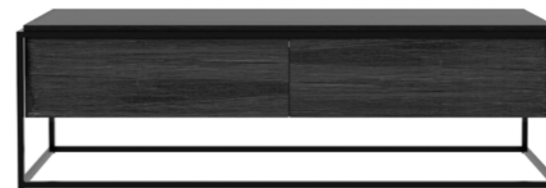

MONOLIT TV CUPBOARD

100% solid black tained oak
with a black metal frame
(also available in:)

1 flip-down door and 1 drawer

26879 140 × 45 × 42 cm
55" × 17.5" × 16.5"