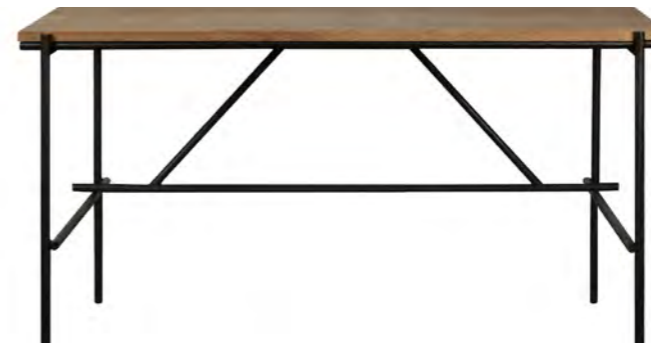

OSCAR DESK

100% solid teak FSC® with black metal legs
(also available in:)

10138 140 × 70 × 76 cm
55" × 27.5" × 30"
10145 160 × 80 × 76 cm
63" × 31.5" × 30"