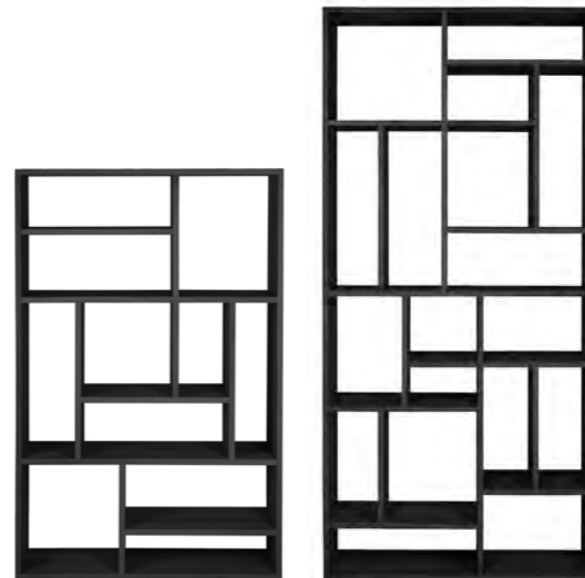

M RACK
100% solid black tainted oak [Ⓟ]
(also available in: ●)

50782 90 × 30 × 139 cm
35.5" × 12" × 54.5"

(also available in: ●●)
50781 104 × 30 × 219 cm
41" × 12" × 86"