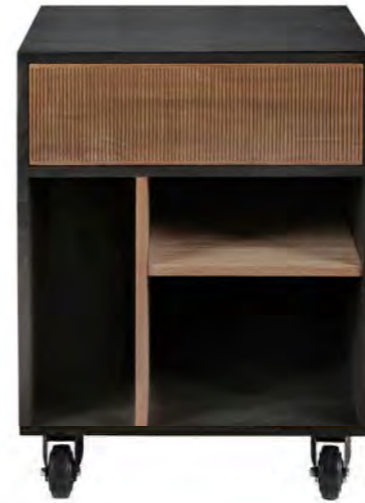

(also available in: )

black

26015 67 × 67 × 73 - 86 cm

BILLY DRAWER UNIT

100% solid oak [Ⓢ]
(also available in: ●)

3 drawers
50620 50 × 56 × 66 cm
19.5" × 22" × 26"

OSCAR DRAWER UNIT

100% solid teak and black tainted solid teak [Ⓢ]