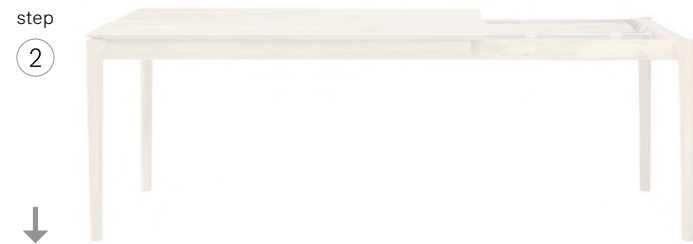

100% solid black tainted oak ^(V) ^(B)
(also available in: ●)

round

50011 70 × 70 × 76 cm
27.5" × 27.5" × 30"
50013 90 × 90 × 76 cm
35.5" × 35.5" × 30"

EXTENDABLE DINING TABLES

BOK EXTENDABLE DINING TABLE