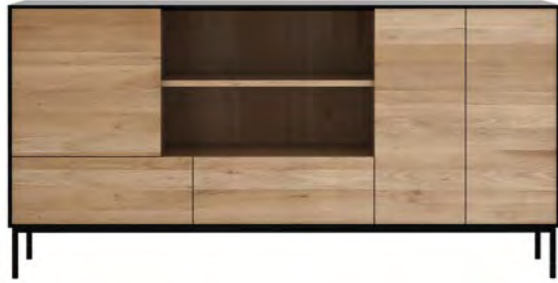

51386 224 × 45 × 80 cm
88" × 17.5" × 31.5"

BLACKBIRD SIDEBOARD

100% solid oak and black tainted oak with black metal legs [Ⓟ] [Ⓟ]

3 doors

51481 150 × 45 × 85 cm
59" × 17.5" × 33.5"

2 doors and 3 drawers

51471 180 × 45 × 80 cm
71" × 17.5" × 31.5"

BLACKBIRD SIDEBOARD

100% solid oak and black tainted oak
with black metal legs  

3 doors and 2 drawers

51472 180 × 45 × 90 cm
71" × 17.5" × 35.5"

OSCAR SIDEBOARD

100% solid teak and black tainted solid teak
with black metal legs 