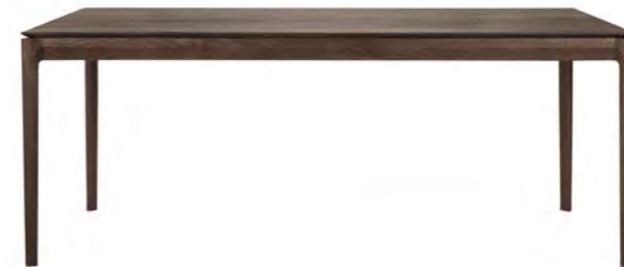

MIKADO DINING TABLE

solid oak [Ⓟ]

round

- 50545 150 × 150 × 76 cm
59" × 59" × 30"

CIRCLE DINING TABLE

100% solid oak [Ⓟ]

- 50165 136 × 136 × 76 cm
53.5" × 53.5" × 30"
- 50164 163 × 163 × 76 cm
64" × 64" × 30"

TORSION DINING TABLE

100% solid oak [Ⓟ]

(also available in: ●)

- round
- 50019 127 × 127 × 76 cm
50" × 50" × 30"

BOK DINING TABLE

100% solid teak FSC[®]

(also available in: ●●●)

- 10157 140 × 80 × 76 cm - 55" × 31.5" × 30"
- 10158 160 × 80 × 76 cm - 63" × 31.5" × 30"
- 10159 180 × 90 × 76 cm - 71" × 35.5" × 30"
- 10160 200 × 95 × 76 cm - 78.5" × 37.5" × 30"
- 10161 220 × 95 × 76 cm - 86.5" × 37.5" × 30"
- 10162 240 × 100 × 76 cm - 94.5" × 39.5" × 30"

BOK DINING TABLE

100% solid brown tainted oak [Ⓟ]

(also available in: ●●●)

- 51555 140 × 80 × 76 cm - 55" × 31.5" × 30"
- 51556 160 × 80 × 76 cm - 63" × 31.5" × 30"
- 51557 180 × 90 × 76 cm - 71" × 35.5" × 30"
- 51558 200 × 95 × 76 cm - 78.5" × 37.5" × 30"
- 51559 220 × 95 × 76 cm - 86.5" × 37.5" × 30"
- 51560 240 × 100 × 76 cm - 94.5" × 39.5" × 30"

BOK DINING TABLE

100% solid black tainted oak (V) (B)

also available in: ●●●

- 51511 140 × 80 × 76 cm - 55" × 31.5" × 30"
- 51505 160 × 80 × 76 cm - 63" × 31.5" × 30"
- 51506 180 × 90 × 76 cm - 71" × 35.5" × 30"
- 51507 200 × 95 × 76 cm - 78.5" × 37.5" × 30"
- 51508 220 × 95 × 76 cm - 86.5" × 37.5" × 30"
- 51509 240 × 100 × 76 cm - 94.5" × 39.5" × 30"