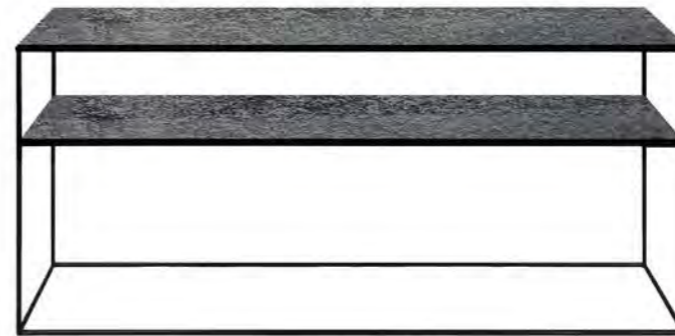

charcoal

20746 122 × 36 × 81 cm
48" × 14" × 32"

AGED SOFA CONSOLE

heavy aged mirror top with a black metal frame

bronze copper

20731 160 × 36 × 70 cm
63" × 14" × 27.5"

AGED SOFA CONSOLE

heavy aged mirror top with a black metal frame