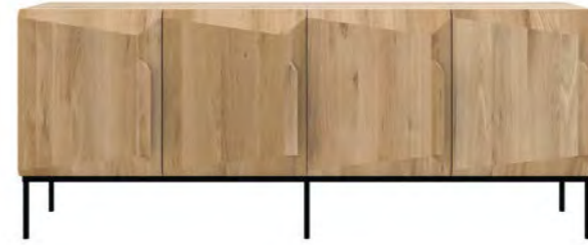

LIGNA SIDEBOARD

100% solid oak with black metal legs [Ⓞ]

2 doors and 2 drawers

51114 110 × 45 × 78 cm
43.5" × 17.5" × 30.5"

3 doors and 3 drawers

51115 165 × 45 × 78 cm
65" × 17.5" × 30.5"

4 doors and 4 drawers

51116 220 × 45 × 78 cm
86.5" × 17.5" × 30.5"

STAIRS SIDEBOARD

solid oak with black metal legs [Ⓞ]

(also available in: ●)

3 doors

50763 150 × 46 × 80 cm
59" × 18" × 30.5"

4 doors

50764 200 × 46 × 80 cm
78.5" × 18" × 31.5"