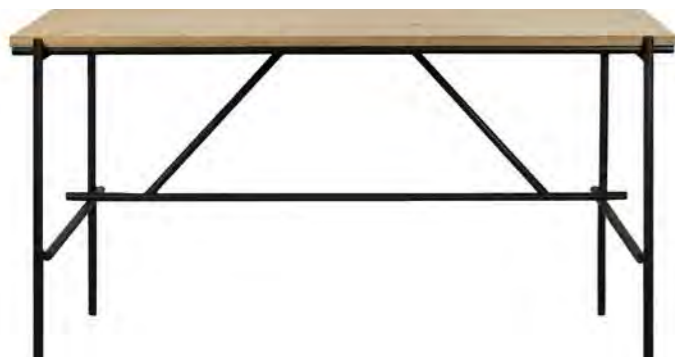

WHITEBIRD DESK

100% solid oak with black metal legs

2 drawers

51461 127 × 41 × 77 cm
50" × 16" × 30.5"

BLACKBIRD DESK

100% solid oak and black tainted solid oak with black metal legs

2 drawers

51478 127 × 41 × 77 cm
50" × 16" × 30.5"