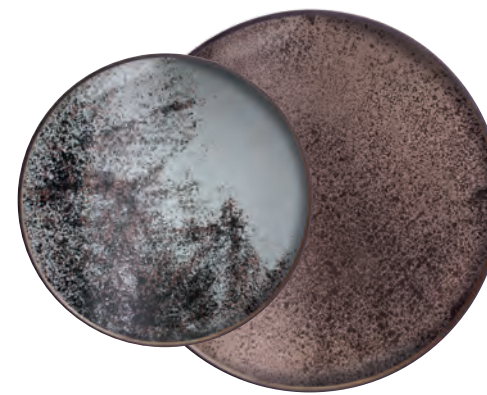

glass
20584

aged - clear (L)

aged - bronze (XL)

mirror
20315

mirror
20331

organic - bronze (L)

aged - bronze (XL)

glass
20584