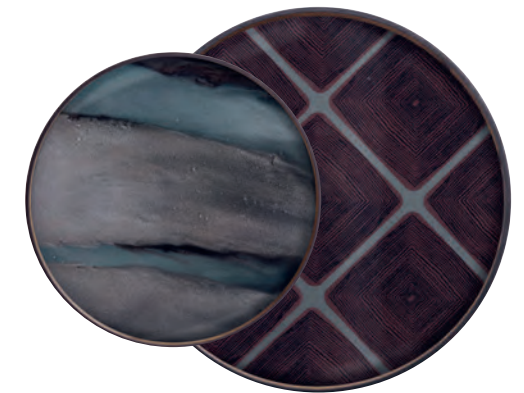

Linear Squares perfect combinations

organic - graphite (L)

linear squares - slate (XL)

glass
20913

glass
20914