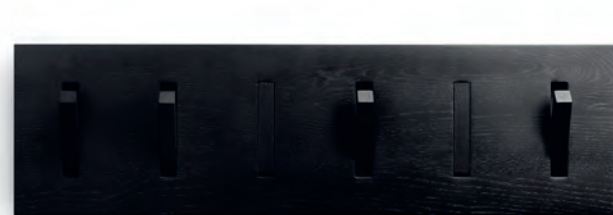

oak

oak black

oak

oak black

Bricks wall art

length x width x height	dark brown 	black 
60 × 4 × 50 cm 23.5" × 1.5" × 19.5"	29991	29990
90 × 4 × 60 cm 35.5" × 1.5" × 23.5"	29993	29992
100 × 4 × 100 cm 39.5" × 1.5" × 39.5"	29995	29994
120 × 4 × 90 cm 47" × 1.5" × 35.5"	29997	29996