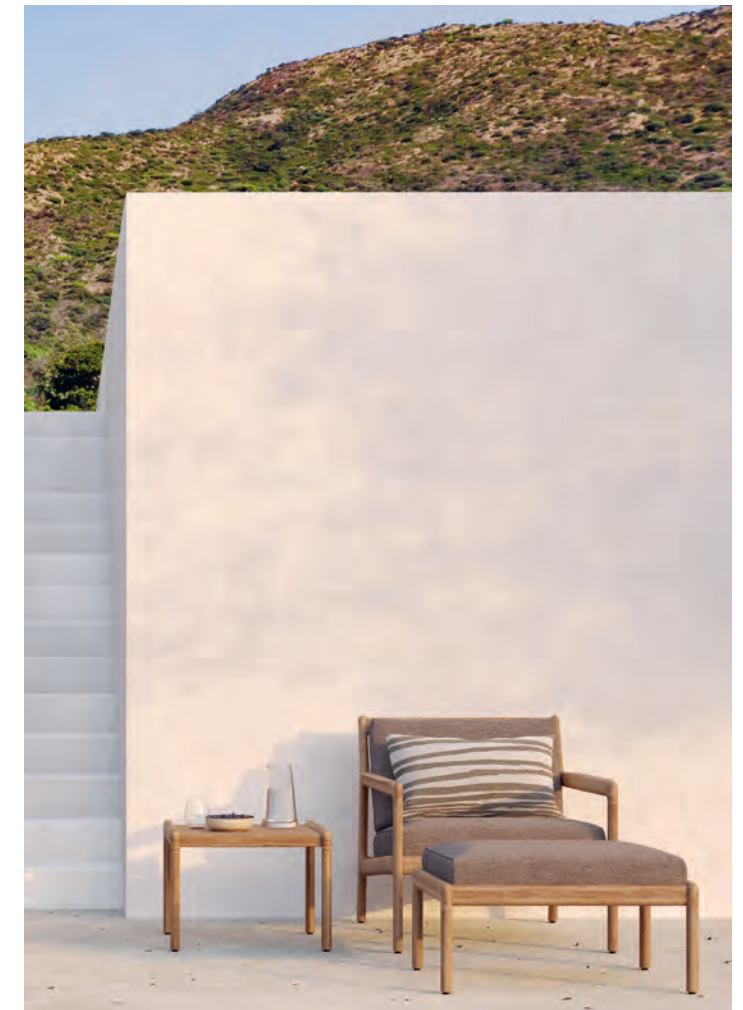

Stripes outdoor cushion

length x width x height	white
60 x 40 x 15 cm | 23.5" x 15.5" x 6"	21102
textile	100% polypropylene, quick-dry foam

white