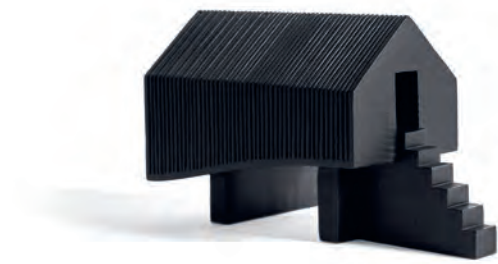

mahogany espresso

mahogany espresso

Stilt House object

length x width x height	mahogany black 
17 × 33 × 18 cm 6.5" × 13" × 7"	29611

mahogany black

Farmhouse object

length x width x height	mahogany black 
24 × 19 × 12 cm 9.5" × 7.5" × 4.5"	29612