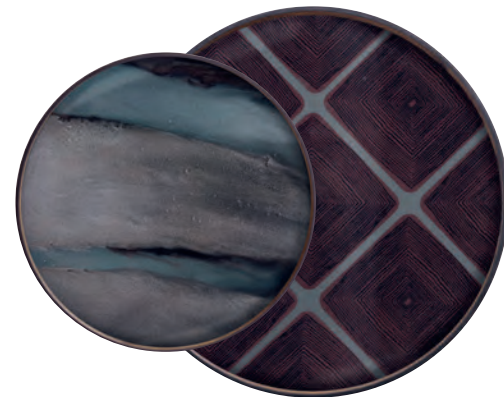

glass 20911 glass 20913

organic - bronze (L) aged - bronze (XL)

glass 20584 mirror 20331

organic - graphite (L) linear squares - slate (XL)

glass 20913 glass 20914

Slice trays

		slice	slice bronze	slice white	slice black
length x width x height					
ROUND					
small	48 × 48 × 4 cm - 19" × 19" × 1.5"	20402	x	20305	x
large	61 × 61 × 4 cm - 24" × 24" × 1.5"	x	20407	x	x
extra large	92 × 92 × 4 cm - 36" × 36" × 1.5"	x	x	20378	20379
SQUARE					
small	48 × 48 × 4 cm - 19" × 19" × 1.5"	x	x	x	x
large	51 × 51 × 4 cm - 20" × 20" × 1.5"	x	x	x	20565