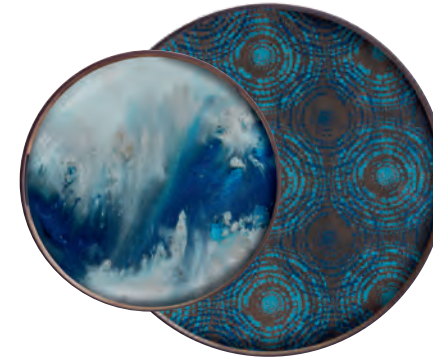

glass 20360 wooden 20404

organic - mist gold (S) beads - gold (L)

glass 20361 mirror 20373

organic - blue mist (S) beads - seaside (L)

glass 20371 wood 20374

organic - black (S) beads - gold (L)

glass 20583 mirror 20373