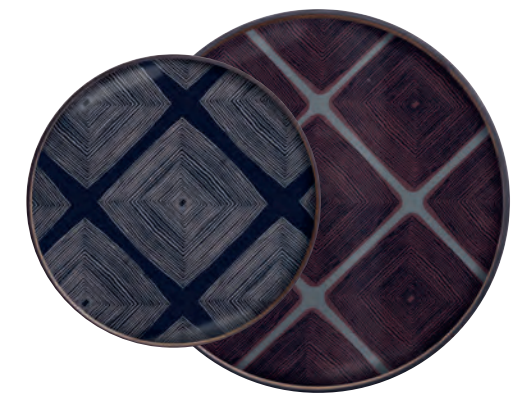

linear squares -ink (L)

linear squares - slate (XL)

glass
20912

glass
20914